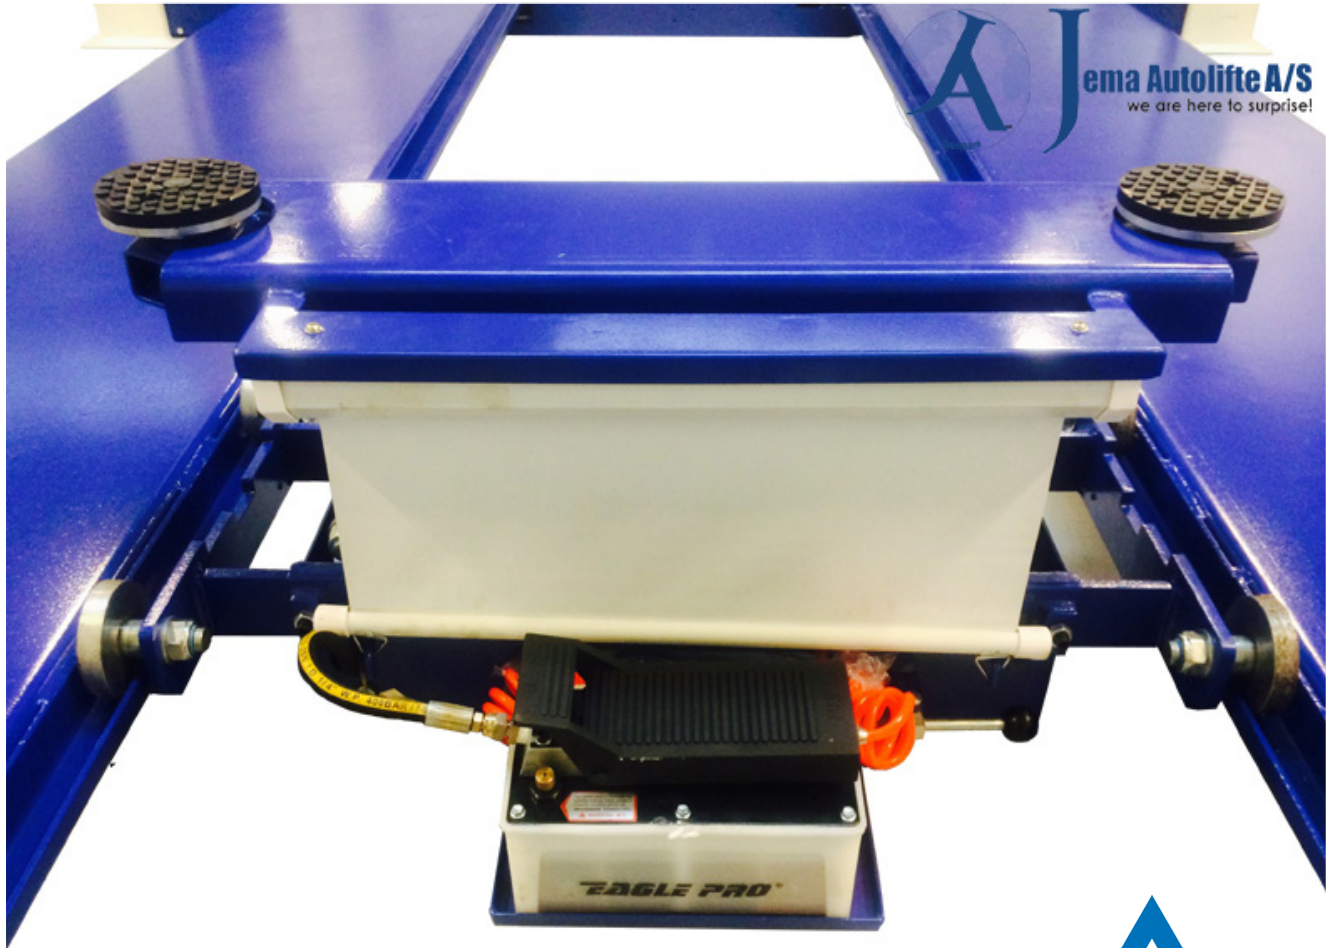

Basic line Jack JA2000J-AIR

Jema Autolifte Basic line jack JA2000J-AIR

JA2000J-AIR is with air hydraulic pump.

JA2000J-AIR is with adjustable screw platforms to ensure a safe connection with the fix points of the vehicle.

JA2000J has TÜV CE approval certificate.

Technical specifications

- Loading capacity 2000 kg.
- Rise time 15 sec.
- Drop time 10 sec.
- Lifting height 450 mm
- Working pressure 10 Mpa
- Min./Max. wide 795-1470 mm
- Manually safety lock
- Weight 100 kg.
- CE Approved by TÜV

Adjustable platforms

The JA2000J-AIR have easy adjustable screw platforms

Protection and safety

The JA2000J-AIR jack has scissor front cover, to insure that the consumer can use the product in a safe manner.

Safety lock

All Jema Autolifte jacks has automatic safety lock system, which means, when the jack is raised it will automatically grip in to safety lock in various heights. The safety lock is manually released