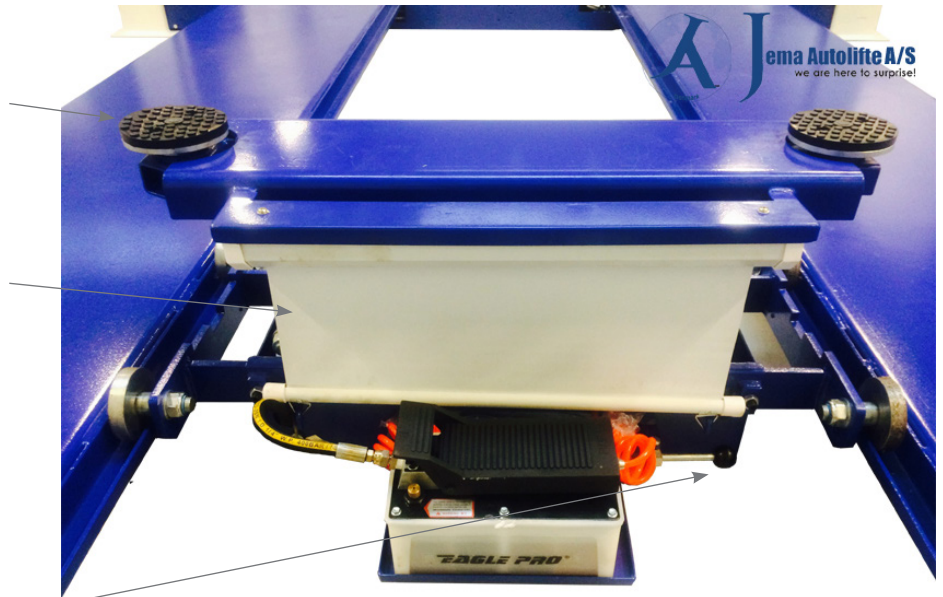

Basic line Jack JA2000J-AIR

Jema Autolifte Basic line jack JA2000J-AIR

JA2000J-AIR is with air hydraulic pump.

JA2000J-AIR is with adjustable screw platforms to ensure a safe connection with the fix points of the vehicle.

JA2000J has TÜV CE approval certificate.

Technical specifications

- Loading capacity 2000 kg.
- Rise time 15 sec.
- Drop time 10 sec.
- Lifting height 450 mm
- Working pressure 10 Mpa
- Min./Max. wide 795-1470 mm
- Manually safety lock
- Weight 100 kg.
- CE Approved by TÜV

Adjustable platforms

The JA2000J-AIR have easy adjustable screw platforms

Protection and safety

The JA2000J-AIR jack has scissor front cover, to insure that the consumer can use the product in a safe manner.

Safety lock

All Jema Autolifte jacks has automatic safety lock system, which means, when the jack is raised it will automatically grip in to safety lock in various heights. The safety lock is manually released